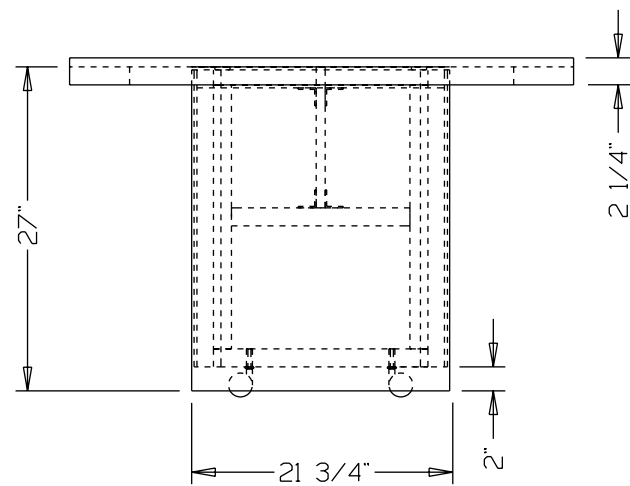

NOTES: UNLESS OTHERWISE SPECIFIED,  
FASTEN ALL PARTS WITH  
1 1/4" DRYWALL SCREWS

MULTIPURPOSE GLUE SUCH AS  
LIQUID NAILS® MAY BE USED ON  
ALL JOINTS

© 1995 Accelerated Christian Education, Inc. All rights reserved. Printed in the United States of America. This publication may not be reproduced in whole or in part in any form or by any means without permission from Accelerated Christian Education, Inc.		
<b>ACCELERATED CHRISTIAN EDUCATION</b> TESTING TABLE		
DWG. NO. 0005	REV. 950316-0	SHEET 2 OF 3