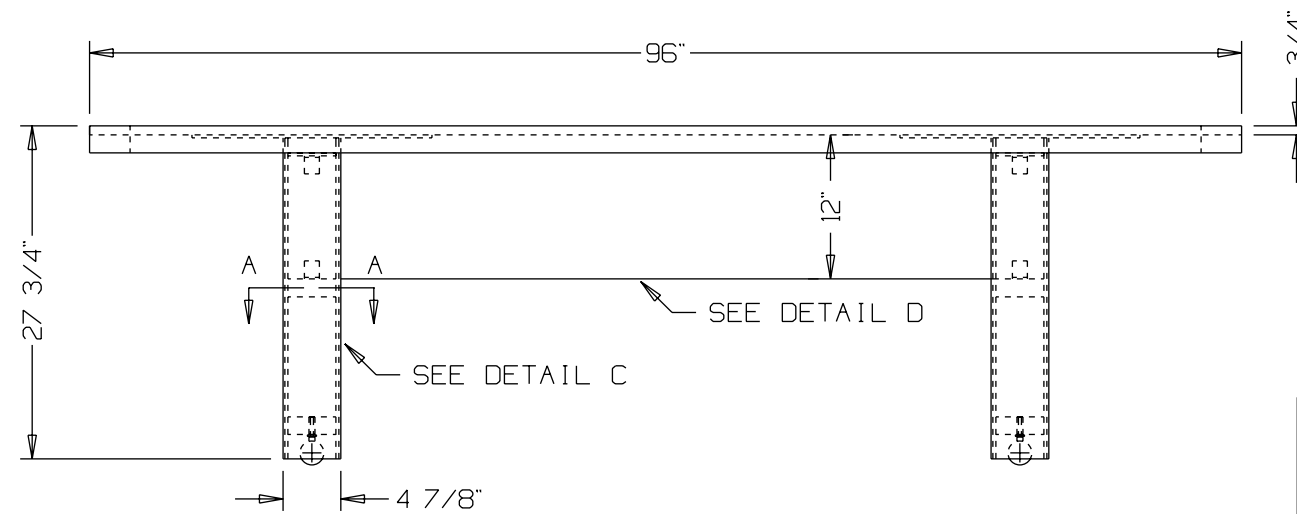

NOTES: UNLESS OTHERWISE SPECIFIED,  
FASTEN ALL PARTS WITH  
1 1/4" DRYWALL SCREWS

MULTIPURPOSE GLUE SUCH AS  
LIQUID NAILS® MAY BE USED ON  
ALL JOINTS

© 1995 Accelerated Christian Education, Inc. All rights reserved. Printed in the United States of America. This publication may not be reproduced in whole or in part in any form or by any means without permission from Accelerated Christian Education, Inc.		
<b>ACCELERATED CHRISTIAN EDUCATION</b> TESTING TABLE		
DWG. NO. 0005	REV. 950316-0	SHEET 2 OF 3