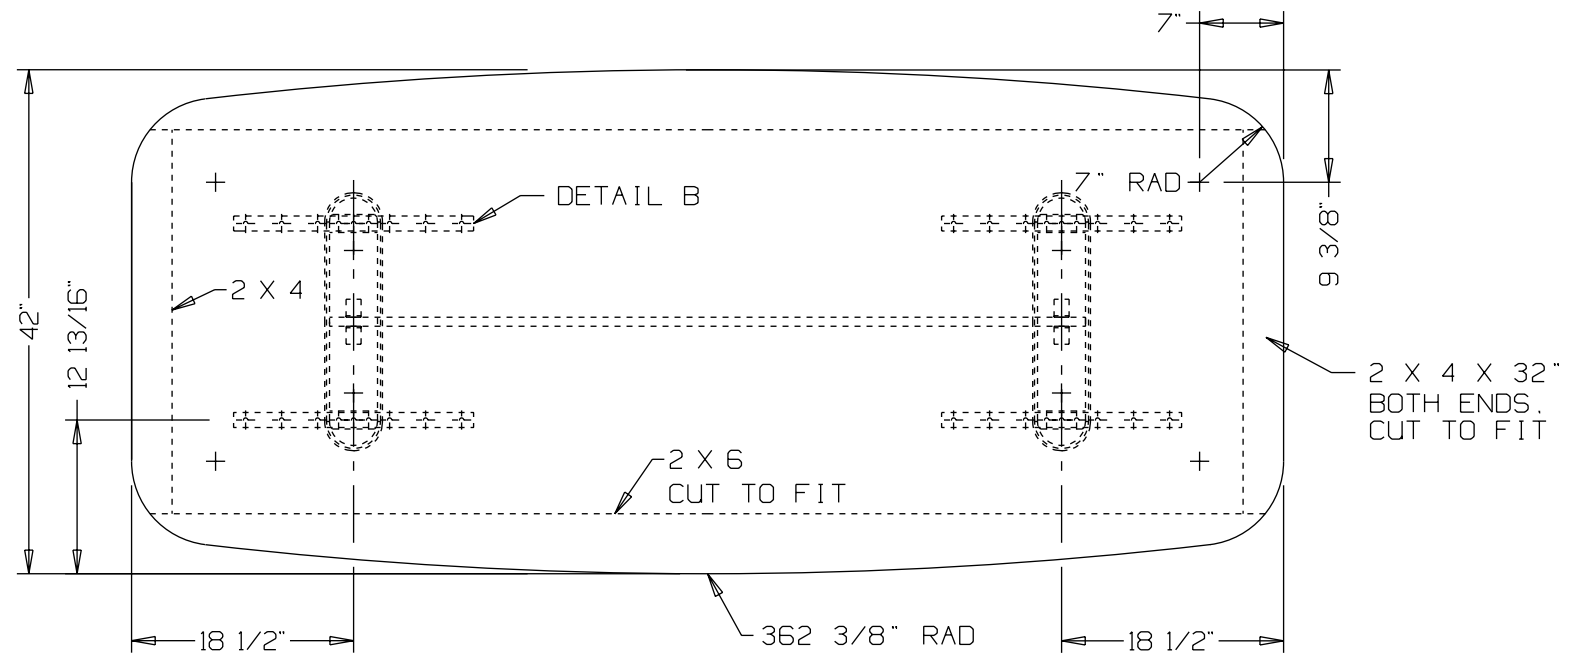

NOTES: UNLESS OTHERWISE SPECIFIED,  
FASTEN ALL PARTS WITH  
1 1/4" DRYWALL SCREWS

MULTIPURPOSE GLUE SUCH AS  
LIQUID NAILS® MAY BE USED ON  
ALL JOINTS

© 1995 Accelerated Christian Education, Inc. All rights reserved. Printed in the United States of America. This publication may not be reproduced in whole or in part in any form or by any means without permission from Accelerated Christian Education, Inc.		
<b>ACCELERATED CHRISTIAN EDUCATION</b> TESTING TABLE		
DWG. NO. 0005	REV. 950316-0	SHEET 2 OF 3